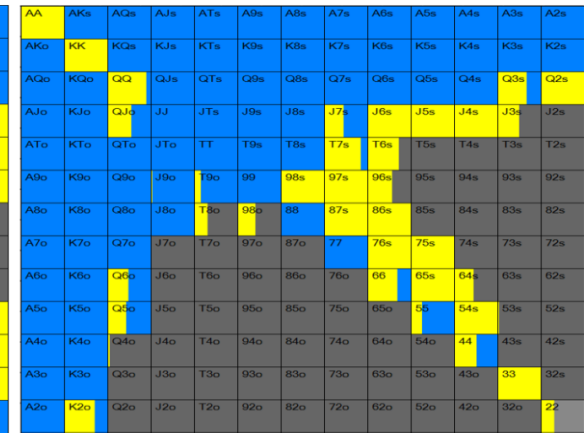

3 Handed, BB vs SB RFI 25BB deep (3bb raise pre)

3 Handed, BB vs SB RFI 19BB deep (2.5BB raise pre)

3 Handed, BB vs SB RFI 15BB deep (2.5BB raise pre)

3 handed, BB vs SB RFI 11BB deep (2BB raise pre)

3 handed, BB vs SB RFI 9BB deep (2BB raise pre)

3 handed, BB vs SB RFI 9BB deep (2BB raise pre)

Red = Non-all-in 3-bet
 Blue = All-in
 Yellow = Call