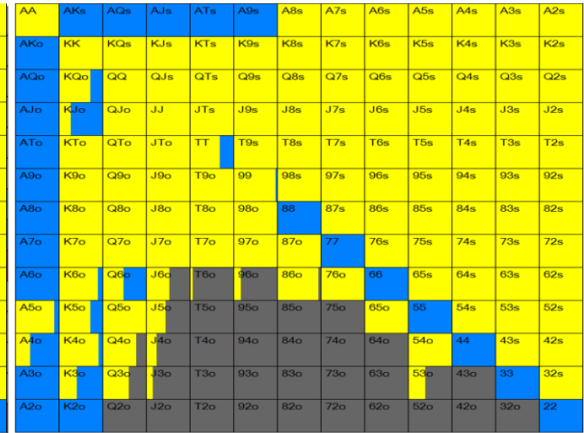

3 Handed, BB vs SB RFI 25BB deep (3bb raise pre)

3 Handed, BB vs SB RFI 19BB deep (2.5BB raise pre)

3 Handed, BB vs SB RFI 15BB deep (2.5BB raise pre)

3 handed, BB vs SB RFI 11BB deep (2BB raise pre)

3 handed, BB vs SB RFI 9BB deep (2BB raise pre)

3 handed, BB vs SB RFI 9BB deep (2BB raise pre)

Red = Non-all-in 3-bet
 Blue = All-in
 Yellow = Call