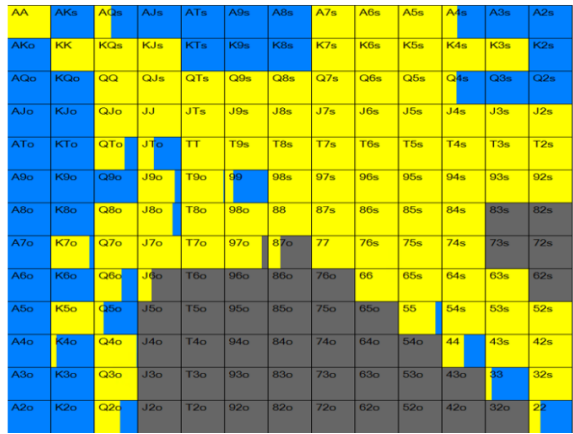

3 Handed, BB vs SB RFI 25BB deep (3bb raise pre)

3 Handed, BB vs SB RFI 19BB deep (2.5BB raise pre)

3 Handed, BB vs SB RFI 15BB deep (2.5BB raise pre)

3 handed, BB vs SB RFI 11BB deep (2BB raise pre)

3 handed, BB vs SB RFI 9BB deep (2BB raise pre)

3 handed, BB vs SB RFI 9BB deep (2BB raise pre)

Red = Non-all-in 3-bet
 Blue = All-in
 Yellow = Call