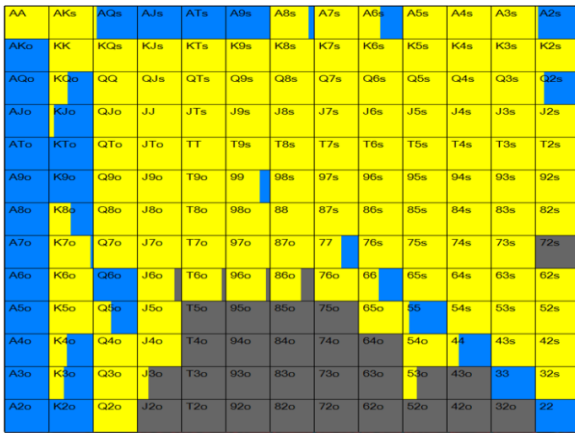

3 Handed, BB vs SB RFI 25BB deep (3bb raise pre)

3 Handed, BB vs SB RFI 19BB deep (2.5BB raise pre)

3 Handed, BB vs SB RFI 15BB deep (2.5BB raise pre)

3 handed, BB vs SB RFI 11BB deep (2BB raise pre)

3 handed, BB vs SB RFI 9BB deep (2BB raise pre)

3 handed, BB vs SB RFI 9BB deep (2BB raise pre)

Red = Non-all-in 3-bet
 Blue = All-in
 Yellow = Call