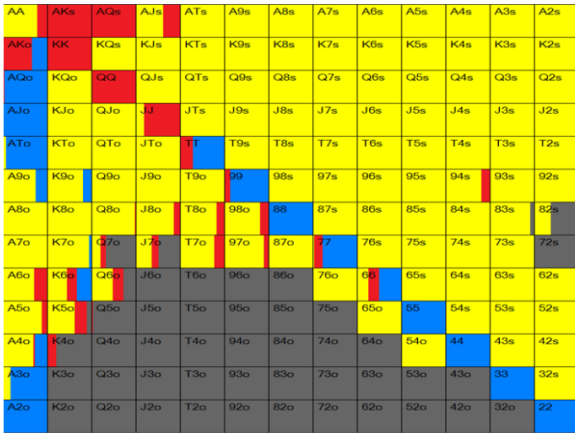

3 Handed, BB vs SB RFI 25BB deep (3bb raise pre)

3 Handed, BB vs SB RFI 19BB deep (2.5BB raise pre)

3 Handed, BB vs SB RFI 15BB deep (2.5BB raise pre)

3 handed, BB vs SB RFI 11BB deep (2BB raise pre)

3 handed, BB vs SB RFI 9BB deep (2BB raise pre)

3 handed, BB vs SB RFI 9BB deep (2BB raise pre)

Red = Non-all-in 3-bet
 Blue = All-in
 Yellow = Call